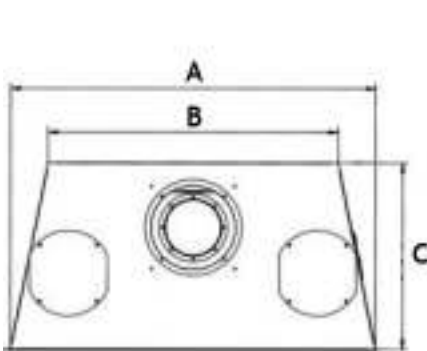

Riva Cassette

Product Code: **8590ELR**

Fuel Type: **Electric**

Flue Types: **N/A**

Fuel Effect: **Logs**

Size / Type: **Riva 67 Elec**

Colour: **N/A**

Heat Output: **2 kw**

Product Specific Information

Operated by remote control only.

Please note: Due to the possible high temperature of the convected air above Gazco gas fires and stoves we recommend that Plasma TVs, valuable mirrors, photographs, paintings, porcelain, or other valuable items are not placed on the wall immediately above the appliance. Such artifacts may be damaged by long term exposure to fluctuating temperatures. The use of a mantelpiece may reduce the possibility of damage but Gazco does not accept any responsibility for damage in this instance.

Site Requirements

For specific information regarding full site requirements please refer to the installation instructions.

Sizes

	<u>A</u>	<u>B</u>	<u>C</u>	<u>D</u>	<u>E</u>	<u>F</u>	<u>G / C1</u>
<u>mm</u>	655		205	525			
<u>ins</u>	26 1/8		8	20 1/2			