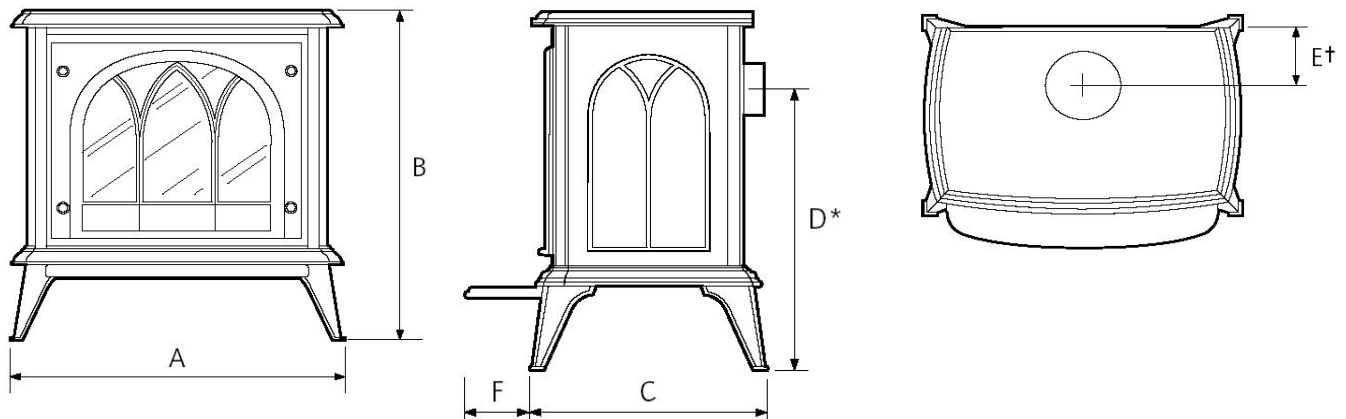

### Site Requirements

For specific information regarding full site requirements please refer to the installation instructions.

Recommended clearances between stove and other surfaces Top 9"(225mm), Sides 6"(150mm), Rear must be a minimum of 2"(50mm). This appliance must stand on a non combustible hearth that is at least 12mm thick and a minimum of 2"(50mm) all around the stove.

### Sizes

	A	B	C	D	E	F	G / C1
mm	654	652	440	463	126	75	
ins	25 3/4	25 3/4	17 3/4	18 1/4	5	3	

D: Balanced Flue Version 20 1/2" (520mm)

E: Balanced Flue version 6 1/4" (158mm)