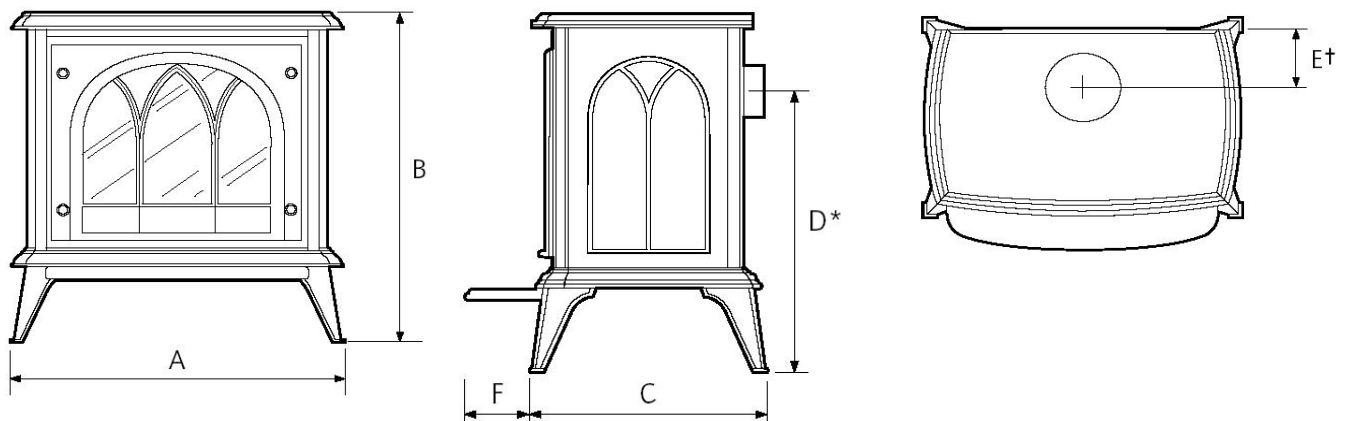

### Site Requirements

For specific information regarding full site requirements please refer to the installation instructions.

Recommended clearances between stove and other surfaces Top 9"(225mm), Sides 6"(150mm), Rear must be a minimum of 2"(50mm). This appliance must stand on a non combustible hearth that is at least 12mm thick and a minimum of 2"(50mm) all around the stove.

### Sizes

	A	B	C	D	E	F	G / C1
mm	654	652	440	463	126	75	
ins	25 3/4	25 3/4	17 3/4	18 1/4	5	3	

D: Balanced Flue Version 20 1/2" (520mm)

E: Balanced Flue version 6 1/4" (158mm)