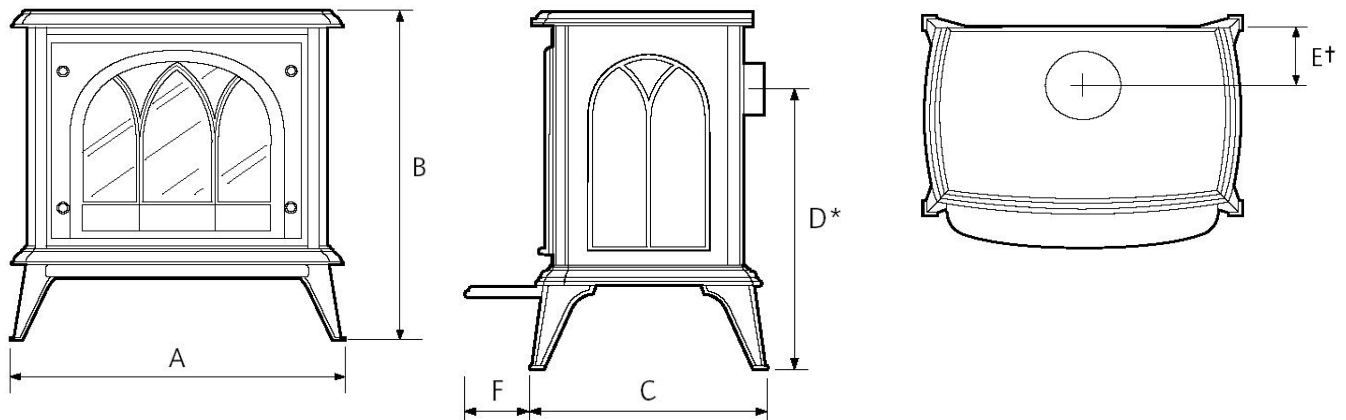

Product Specific Information

This product can be upgraded to remote control using either Standard or Programmable Thermostatic Timer Remote: see Accessory list below. The Ashdon has a choice of top or rear flue exit.

If installing into a brick chimney a 5"(125mm) flexiliner and GC1 cowl must be fitted. This appliance cannot be used with a power flue kit.

Please note: Due to the possible high temperature of the convected air above Gazco gas fires and stoves we recommend that Plasma TVs, valuable mirrors, photographs, paintings, porcelain, or other valuable items are not placed on the wall immediately above the appliance. Such artifacts may be damaged by long term exposure to fluctuating temperatures. The use of a mantelpiece may reduce the possibility of damage but Gazco does not accept any responsibility for damage in this instance.

Site Requirements

For specific information regarding full site requirements please refer to the installation instructions.

Recommended clearances between stove and other surfaces Top 9"(225mm), Sides 6"(150mm), Rear must be a minimum of 2"(50mm). This appliance must stand on a non combustible hearth that is at least 12mm thick and a minimum of 2"(50mm) all around the stove.

Servicing

Gazco recommends that this appliance is serviced every 12 months by your dealer or a registered CORGI engineer

Sizes

	<u>A</u>	<u>B</u>	<u>C</u>	<u>D</u>	<u>E</u>	<u>F</u>	<u>G / C1</u>
<u>mm</u>	654	652	440	463	126	75	
<u>ins</u>	25 3/4	25 3/4	17 3/4	18 1/4	5	3	

D: Balanced Flue Version 20 1/2" (520mm)

E: Balanced Flue version 6 1/4" (158mm)

Ventilation

This appliance does not require specific ventilation.