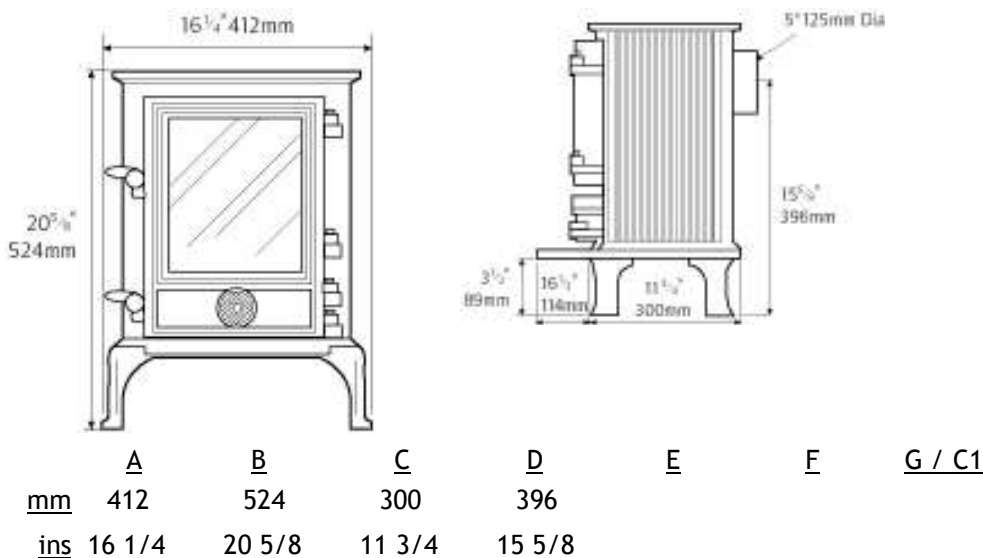

### Site Requirements

For specific information regarding full site requirements please refer to the installation instructions.

Recommended clearances between stove and other surfaces Top 9"(225mm), Sides 6"(150mm), Rear must be a minimum of 2"(50mm). This appliance must stand on a non combustible hearth that is at least 12mm thick and a minimum of 2"(50mm) all around the stove.

### Sizes

With the optional longer legs (8049) the appliance height is 26 7/8 (685mm)