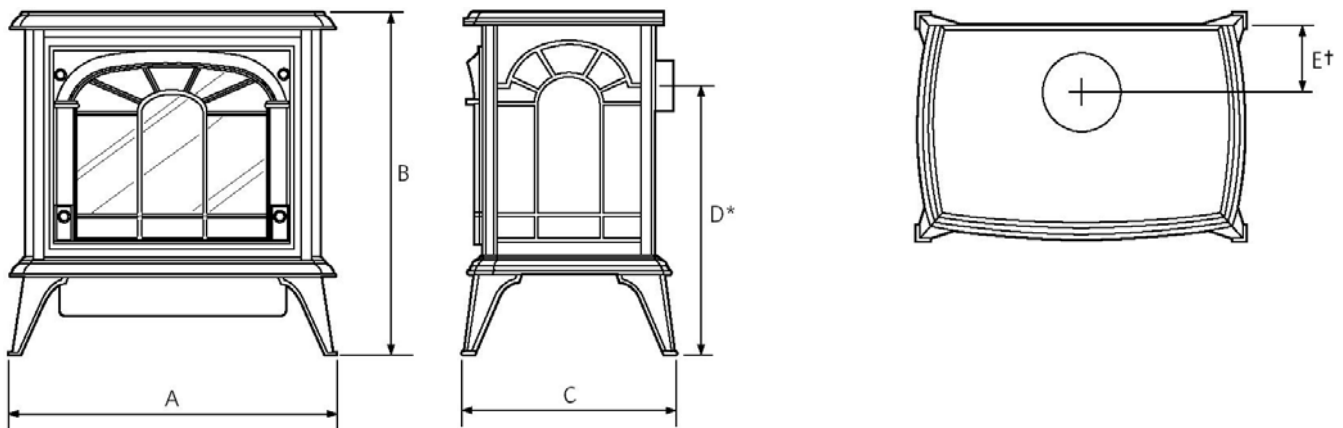

The Clarendon has a choice of top or rear flue exit. This product can be upgraded to remote control using either Standard or Programmable Thermostatic Timer Remote: see Accessory list below.

This product can only be used with Gazco Balanced Flue Pipe which is available separately. Refer to Gazco Balanced Flue Technical Information sheet for available flue configurations, which can be downloaded on www.gazco.com.

Please note: Due to the possible high temperature of the convected air above Gazco gas fires and stoves we recommend that Plasma TVs, valuable mirrors, photographs, paintings, porcelain, or other valuable items are not placed on the wall immediately above the appliance. Such artifacts may be damaged by long term exposure to fluctuating temperatures. The use of a mantelpiece may reduce the possibility of damage but Gazco does not accept any responsibility for damage in this instance.

Site Requirements

For specific information regarding full site requirements please refer to the installation instructions.

Recommended clearances between stove and other surfaces Top 9"(225mm), Sides 6"(150mm), Rear must be a minimum of 2"(50mm). This appliance must stand on a non combustible hearth that is at least 12mm thick and a minimum of 2"(50mm) all around the stove.

Servicing

Gazco recommends that this appliance is serviced every 12 months by your dealer or a registered CORGI engineer

Sizes

	<u>A</u>	<u>B</u>	<u>C</u>	<u>D</u>	<u>E</u>	<u>E</u>	<u>G / C1</u>
<u>mm</u>	654	652	427	463	126		
<u>ins</u>	25 3/4	25 3/4	16 3/4	18 1/4	5		

D: SMALL BALANCED FLUE VERSION 17"(430MM). MEDIUM BALANCED FLUE VERSION 20 1/2 (520MM)

Ventilation

There is no specific ventilation required for this product except for the Large Clarendon conventional flue