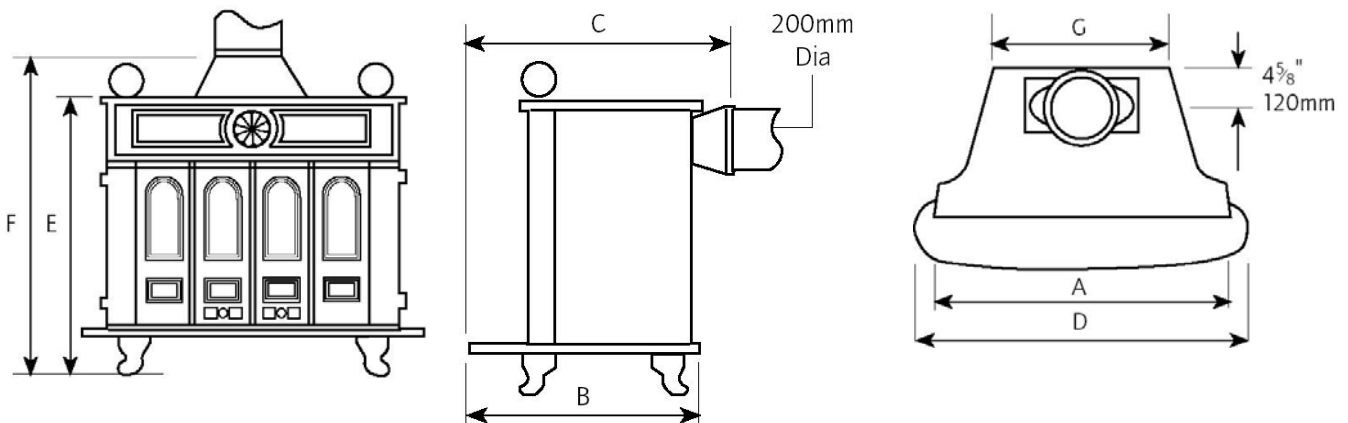

Site Requirements

For specific information regarding full site requirements please refer to the installation instructions.

Standard hearth requirements apply for open fires. Recommended clearances between stove and other surfaces. Top 10"(250mm) Sides 6"(150mm) Rear 2"(50mm)

Servicing

Gazco recommends that this appliance is serviced every 12 months by your dealer or a registered CORGI engineer

Sizes

	<u>A</u>	<u>B</u>	<u>C</u>	<u>D</u>	<u>E</u>	<u>F</u>	<u>G / C1</u>
mm	800	660	790	950	790	940	600
ins	31 1/2	26	31 1/8	37 1/2	31 1/8	37	23 3/4