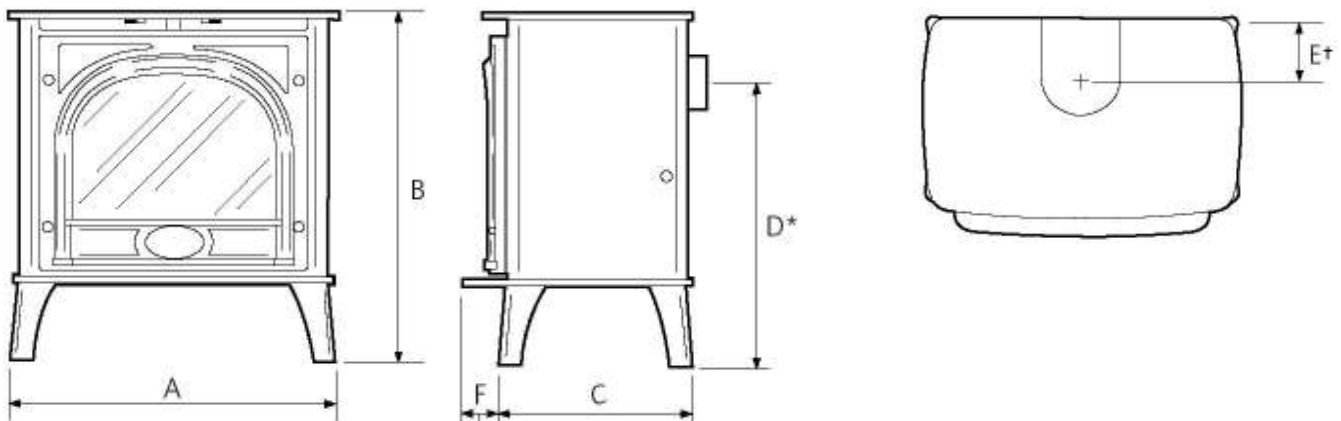

Site Requirements

For specific information regarding full site requirements please refer to the installation instructions.

Recommended clearances between stove and other surfaces Top 9"(225mm), Sides 6"(150mm), Rear must be a minimum of 2"(50mm). This appliance must stand on a non combustible hearth that is at least 12mm thick and a minimum of 2"(50mm) all around the stove.

Servicing

Gazco recommends that this appliance is serviced every 12 months by your dealer or a registered CORGI engineer

Sizes

	<u>A</u>	<u>B</u>	<u>C</u>	<u>D</u>	<u>E</u>	<u>F</u>	<u>G / C1</u>
<u>mm</u>	579	618	345	425	102	66	
<u>ins</u>	22 3/4	24 3/16	13 5/8	16 3/4	4	2 5/8	