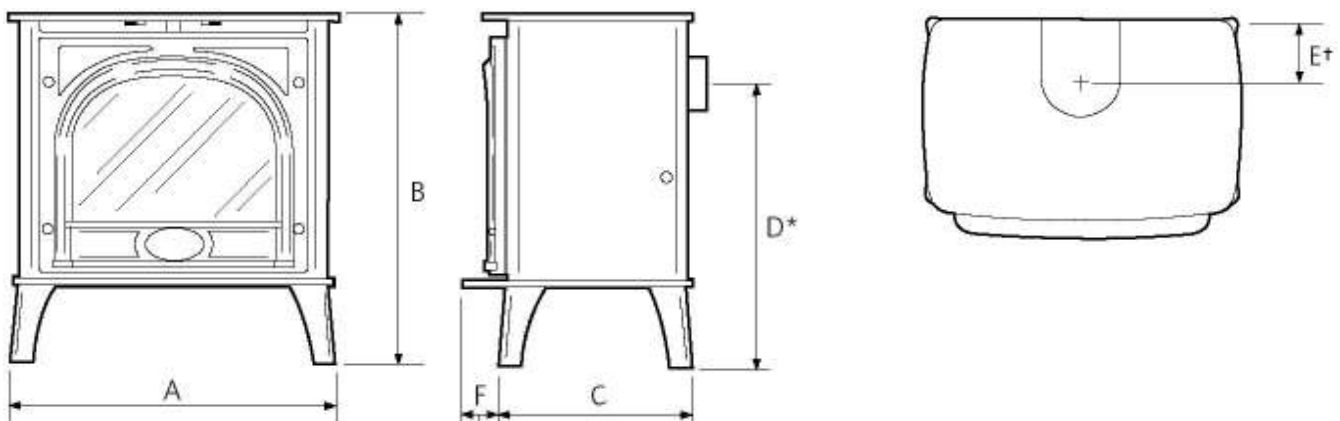

Product Specific Information

The Stockton has a choice of top or rear flue exit. This product can be upgraded to remote control using either Standard or Programmable Thermostatic Timer Remote: see Accessory list below.

If installing into a brick chimney a 5"(125mm) flexiliner and GC1 cowl must be fitted. Can be used with a Closure plate and spigot extension in a conventional and Pre-Cast flue.

Please note: Due to the possible high temperature of the convected air above Gazco gas fires and stoves we recommend that Plasma TVs, valuable mirrors, photographs, paintings, porcelain, or other valuable items are not placed on the wall immediately above the appliance. Such artifacts may be damaged by long term exposure to fluctuating temperatures. The use of a mantelpiece may reduce the possibility of damage but Gazco does not accept any responsibility for damage in this instance.

Site Requirements

For specific information regarding full site requirements please refer to the installation instructions.

Recommended clearances between stove and other surfaces Top 9"(225mm), Sides 6"(150mm), Rear must be a minimum of 2"(50mm). This appliance must stand on a non combustible hearth that is at least 12mm thick and a minimum of 2"(50mm) all around the stove.

Servicing

Gazco recommends that this appliance is serviced every 12 months by your dealer or a registered CORGI engineer

Sizes

	<u>A</u>	<u>B</u>	<u>C</u>	<u>D</u>	<u>E</u>	<u>F</u>	<u>G / C1</u>
mm	422	525	290	367	110	50	
ins	16 5/8	20 5/8	11 1/2	13 1/3	4 3/8	2	

E: Balanced Flue version 5 1/2" (140mm)

D: Small Balanced Flue version 14 1/2 (366mm). Medium Balanced Flue version 19" (482mm)

Ventilation

There are no specific ventilation requirements for this appliance.

This Product Data Sheet is for general information only and is not accurate for installation purposes. Technical information on flue options and full installation instructions are available on request or can be downloaded from www.gazco.com

Issue Date: 24 August 2005