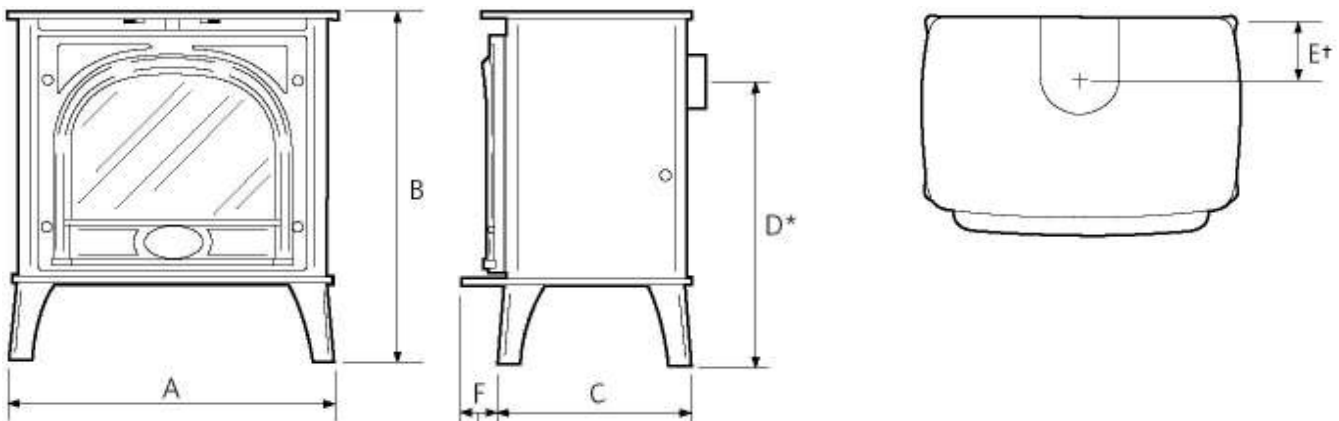

Site Requirements

For specific information regarding full site requirements please refer to the installation instructions.

Recommended clearances between stove and other surfaces Top 9"(225mm), Sides 6"(150mm), Rear must be a minimum of 2"(50mm). This appliance must stand on a non combustible hearth that is at least 12mm thick and a minimum of 2"(50mm) all around the stove.

Servicing

Gazco recommends that this appliance is serviced every 12 months by your dealer or a registered CORGI engineer

Sizes

	<u>A</u>	<u>B</u>	<u>C</u>	<u>D</u>	<u>E</u>	<u>F</u>	<u>G / C1</u>
<u>mm</u>	579	618	345	425	102	66	
<u>ins</u>	22 3/4	24 3/16	13 5/8	16 3/4	4	2 5/8	