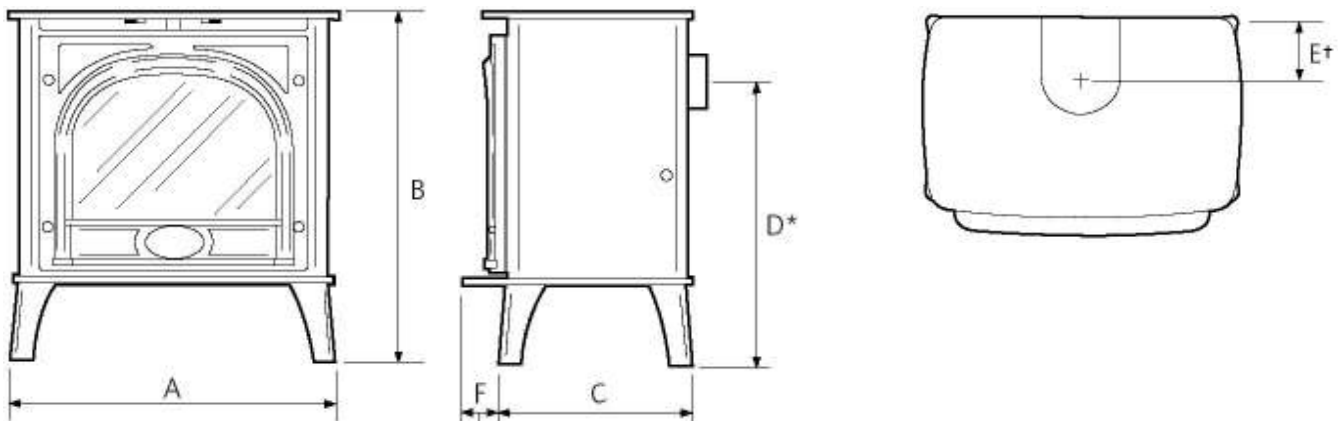

Product Specific Information

The Stockton has a choice of top or rear flue exit. This product can be upgraded to remote control using either Standard or Programmable Thermostatic Timer Remote: see Accessory list below.

If installing into a brick chimney a 5"(125mm) flexiliner and GC1 cowl must be fitted. This appliance can not be used with a closure plate.

Please note: Due to the possible high temperature of the convected air above Gazco gas fires and stoves we recommend that Plasma TVs, valuable mirrors, photographs, paintings, porcelain, or other valuable items are not placed on the wall immediately above the appliance. Such artifacts may be damaged by long term exposure to fluctuating temperatures. The use of a mantelpiece may reduce the possibility of damage but Gazco does not accept any responsibility for damage in this instance.

Site Requirements

For specific information regarding full site requirements please refer to the installation instructions.

Recommended clearances between stove and other surfaces Top 9"(225mm), Sides 6"(150mm), Rear must be a minimum of 2"(50mm). This appliance must stand on a non combustible hearth that is at least 12mm thick and a minimum of 2"(50mm) all around the stove.

Servicing

Gazco recommends that this appliance is serviced every 12 months by your dealer or a registered CORGI engineer

Sizes

	<u>A</u>	<u>B</u>	<u>C</u>	<u>D</u>	<u>E</u>	<u>F</u>	<u>G / C1</u>
<u>mm</u>	579	618	345	425	102	66	
<u>ins</u>	22 3/4	24 3/16	13 5/8	16 3/4	4	2 5/8	

E: Balanced Flue version 5 1/2" (140mm)

D: Small Balanced Flue version 14 1/2 (366mm). Medium Balanced Flue version 19" (482mm)

Ventilation

There are no specific ventilation requirements for this appliance.