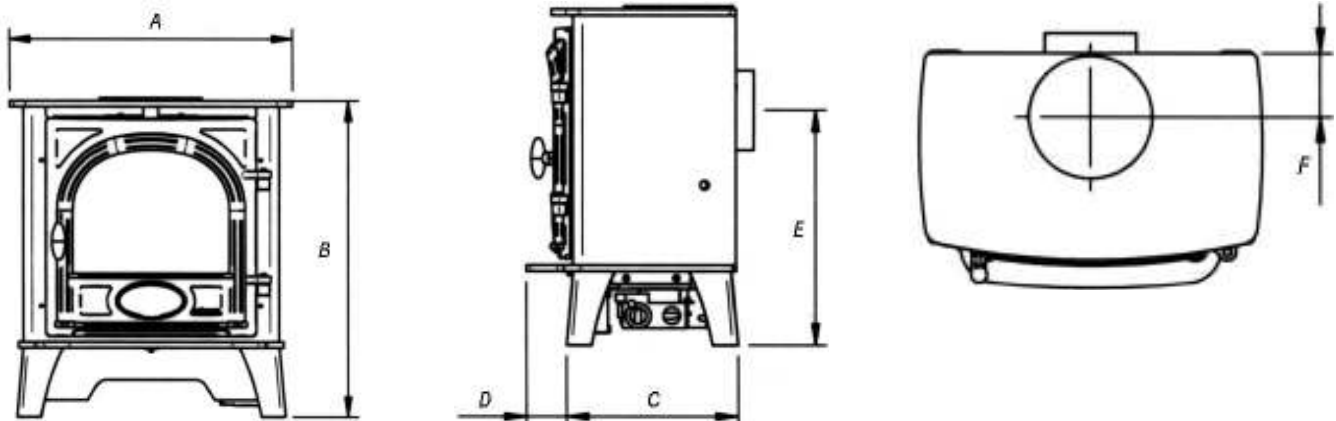

Site Requirements

For specific information regarding full site requirements please refer to the installation instructions.

Recommended clearances between stove and other surfaces Top 9"(225mm), Sides 6"(150mm), Rear must be a minimum of 2"(50mm). This appliance must stand on a non combustible hearth that is at least 12mm thick and a minimum of 2"(50mm) all around the stove.

Servicing

Gazco recommends that this appliance is serviced every 12 months by your dealer or a registered CORGI engineer

Sizes

	<u>A</u>	<u>B</u>	<u>C</u>	<u>D</u>	<u>E</u>	<u>F</u>	<u>G / C1</u>
mm	481	544	273	64	380	92	
ins	19	21.5	10.8	2.6	15	3.8	