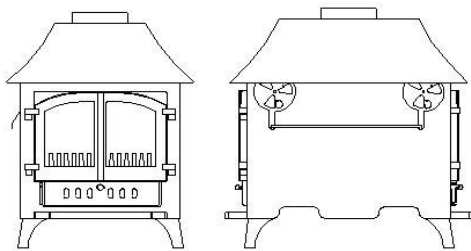

SPECIFICATION SHEET

DOUBLE SIDED ENIGMA 8kw

Double Depth Flat Top

Double Depth Low Canopy

Dimensions (mm)

Stove Model	Overall Height	Overall Width	Overall Depth	Flue Outlet Size
Double Depth Flat Top	648	580	836	178
Double Depth Low Canopy	813	612	836	178

Maximum Log Length	600
--------------------	-----

The standard finish for the above stove is metallic black, although the following finishes are also available from the factory:
Rich Brown Metallic, Honey Glow Brown, Blue Metallic and Forest Green.
(Ask your Dealer for a colour chart).