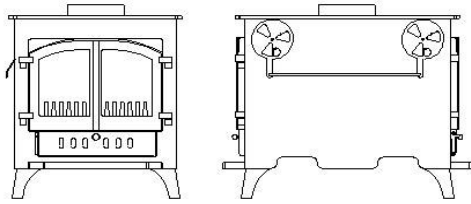

SPECIFICATION SHEET

DOUBLE SIDED ENIGMA 8kw

Double Depth Flat Top

Double Depth Low Canopy

Dimensions (mm)

Stove Model	Overall Height	Overall Width	Overall Depth	Flue Outlet Size
Double Depth Flat Top	648	580	836	178
Double Depth Low Canopy	813	612	836	178

Maximum Log Length	600
--------------------	-----

The standard finish for the above stove is metallic black, although the following finishes are also available from the factory:
Rich Brown Metallic, Honey Glow Brown, Blue Metallic and Forest Green.
(Ask your Dealer for a colour chart).

Accessories available are as follows:

- 50mm legs,
- 100mm legs,
- 200 mm high plinth,
- 200mm high pedestal.