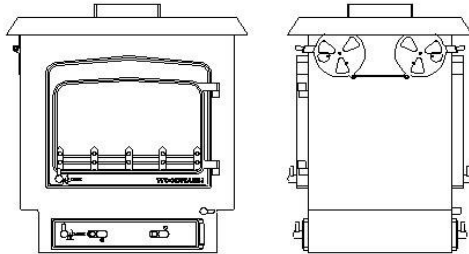

## SPECIFICATION SHEET

### DOUBLE SIDED FIREVIEW 12kw

**Single Depth Flat Top**

**Single Depth Low Canopy**

**Double Depth Flat Top**

**Double Depth Low Canopy**

### Dimensions (mm)

	Overall Height	Overall Width	Overall Depth	Flue Outlet Size
Single Depth Flat Top	683	690	500	178
Single Depth Low Canopy	940	750	565	178
Double Depth Flat Top	683	700	910	178
Double Depth Low Canopy	940	750	970	178

<b>Maximum Log Length</b>	Single Depth - 490
	Double Depth - 680

The standard finish for the above stove is metallic black, although the following finishes are also available from the factory:  
 Rich Brown Metallic, Honey Glow Brown, Blue Metallic and Forest Green.  
 (Ask your Dealer for a colour chart).