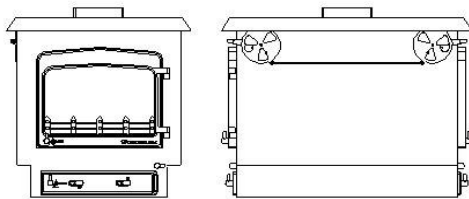

### DOUBLE SIDED FIREVIEW 12kw

**Single Depth Flat Top**

**Single Depth Low Canopy**

**Double Depth Flat Top**

**Double Depth Low Canopy**

### Dimensions (mm)

	Overall Height	Overall Width	Overall Depth	Flue Outlet Size
Single Depth Flat Top	683	690	500	178
Single Depth Low Canopy	940	750	565	178
Double Depth Flat Top	683	700	910	178
Double Depth Low Canopy	940	750	970	178

<b>Maximum Log Length</b>	Single Depth - 490
	Double Depth - 680

The standard finish for the above stove is metallic black, although the following finishes are also available from the factory:  
 Rich Brown Metallic, Honey Glow Brown, Blue Metallic and Forest Green.  
 (Ask your Dealer for a colour chart).