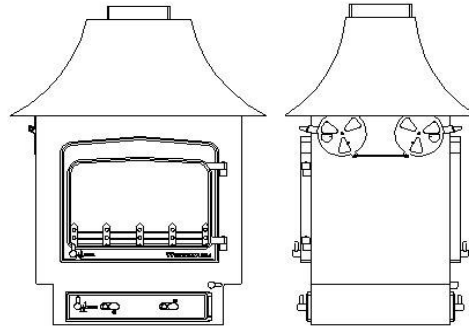

## SPECIFICATION SHEET

### DOUBLE SIDED FIREVIEW 12kw

**Single Depth Flat Top**

**Single Depth Low Canopy**

**Double Depth Flat Top**

**Double Depth Low Canopy**

### Dimensions (mm)

	Overall Height	Overall Width	Overall Depth	Flue Outlet Size
Single Depth Flat Top	683	690	500	178
Single Depth Low Canopy	940	750	565	178
Double Depth Flat Top	683	700	910	178
Double Depth Low Canopy	940	750	970	178

<b>Maximum Log Length</b>	Single Depth - 490
	Double Depth - 680

The standard finish for the above stove is metallic black, although the following finishes are also available from the factory:  
 Rich Brown Metallic, Honey Glow Brown, Blue Metallic and Forest Green.  
 (Ask your Dealer for a colour chart).