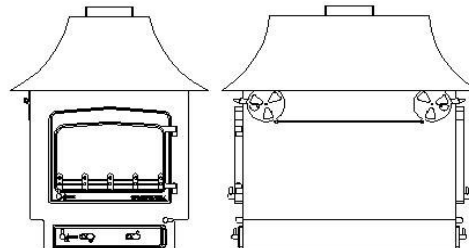

### DOUBLE SIDED FIREVIEW 12kw

**Single Depth Flat Top**

**Single Depth Low Canopy**

**Double Depth Flat Top**

**Double Depth Low Canopy**

### Dimensions (mm)

	Overall Height	Overall Width	Overall Depth	Flue Outlet Size
Single Depth Flat Top	683	690	500	178
Single Depth Low Canopy	940	750	565	178
Double Depth Flat Top	683	700	910	178
Double Depth Low Canopy	940	750	970	178

<b>Maximum Log Length</b>	Single Depth - 490
	Double Depth - 680

The standard finish for the above stove is metallic black, although the following finishes are also available from the factory:  
 Rich Brown Metallic, Honey Glow Brown, Blue Metallic and Forest Green.  
 (Ask your Dealer for a colour chart).