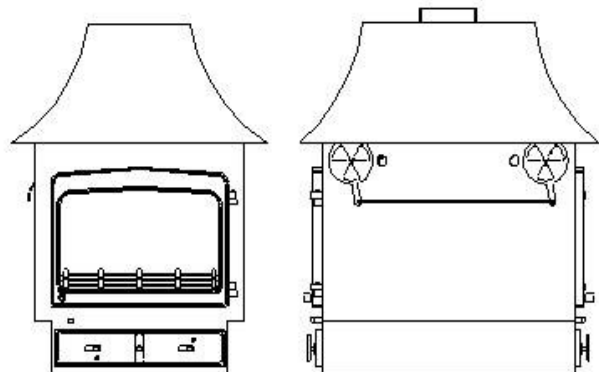

SPECIFICATION SHEET

DOUBLE SIDED FIREVIEW 16kw

Single Depth Low Canopy

Single Depth Flat Top

Double Depth Low Canopy

Double Depth Flat Top

Dimensions (mm)

	Overall Height	Overall Width	Overall Depth	Flue Outlet Size
Single Depth Flat Top	785	740	485	178
Single Depth Low Canopy	1100	805	555	178
Double Depth Flat Top	785	740	875	178
Double Depth Low Canopy	1100	805	950	178

Maximum Log Length	Single Depth - 560
	Double Depth - 660

The standard finish for the above stove is metallic black, although the following finishes are also available from the factory:
 Rich Brown Metallic, Honey Glow Brown, Blue Metallic and Forest Green.
 (Ask your Dealer for a colour chart).