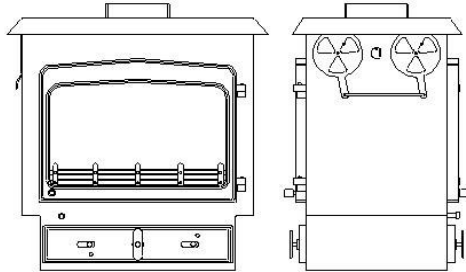

SPECIFICATION SHEET

DOUBLE SIDED FIREVIEW 16kw

Single Depth Low Canopy

Single Depth Flat Top

Double Depth Low Canopy

Double Depth Flat Top

Dimensions (mm)

	Overall Height	Overall Width	Overall Depth	Flue Outlet Size
Single Depth Flat Top	785	740	485	178
Single Depth Low Canopy	1100	805	555	178
Double Depth Flat Top	785	740	875	178
Double Depth Low Canopy	1100	805	950	178

Maximum Log Length	Single Depth - 560
	Double Depth - 660

The standard finish for the above stove is metallic black, although the following finishes are also available from the factory:
 Rich Brown Metallic, Honey Glow Brown, Blue Metallic and Forest Green.
 (Ask your Dealer for a colour chart).

Accessories available are as follows:
 50mm legs,
 100mm legs,
 200 mm high plinth,
 200mm high pedestal.