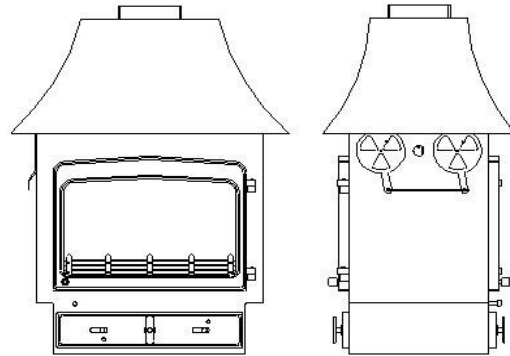

SPECIFICATION SHEET

DOUBLE SIDED FIREVIEW 16kw

Single Depth Low Canopy

Single Depth Flat Top

Double Depth Low Canopy

Double Depth Flat Top

Dimensions (mm)

	Overall Height	Overall Width	Overall Depth	Flue Outlet Size
Single Depth Flat Top	785	740	485	178
Single Depth Low Canopy	1100	805	555	178
Double Depth Flat Top	785	740	875	178
Double Depth Low Canopy	1100	805	950	178

Maximum Log Length	Single Depth - 560
	Double Depth - 660

The standard finish for the above stove is metallic black, although the following finishes are also available from the factory:
 Rich Brown Metallic, Honey Glow Brown, Blue Metallic and Forest Green.
 (Ask your Dealer for a colour chart).

Accessories available are as follows:
 50mm legs,
 100mm legs,
 200 mm high plinth,
 200mm high pedestal.