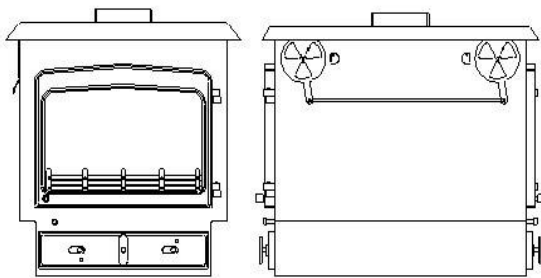

SPECIFICATION SHEET

DOUBLE SIDED FIREVIEW 16kw

Single Depth Low Canopy

Single Depth Flat Top

Double Depth Low Canopy

Double Depth Flat Top

Dimensions (mm)

	Overall Height	Overall Width	Overall Depth	Flue Outlet Size
Single Depth Flat Top	785	740	485	178
Single Depth Low Canopy	1100	805	555	178
Double Depth Flat Top	785	740	875	178
Double Depth Low Canopy	1100	805	950	178

Maximum Log Length	Single Depth - 560
	Double Depth - 660

The standard finish for the above stove is metallic black, although the following finishes are also available from the factory:
 Rich Brown Metallic, Honey Glow Brown, Blue Metallic and Forest Green.
 (Ask your Dealer for a colour chart).

Accessories available are as follows:
 50mm legs,
 100mm legs,
 200 mm high plinth,
 200mm high pedestal.