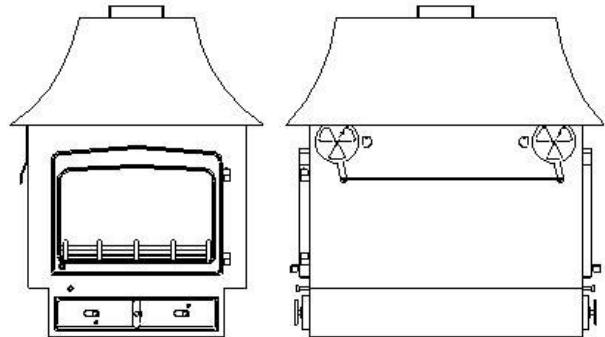

SPECIFICATION SHEET

DOUBLE SIDED FIREVIEW 20kw

Single Depth Flat Top

Single Depth Low Canopy

Double Depth Flat Top

Double Depth Low Canopy

Dimensions (mm)

	Overall Height	Overall Width	Overall Depth	Flue Outlet Size
Single Depth Flat Top	786	790	580	178
Single Depth Low Canopy	1085	830	590	
Double Depth Flat Top	786	790	1030	178
Double Depth Low Canopy	1085	830	1040	178

178

Maximum Log Length	Single Depth - 620
	Double Depth - 750

The standard finish for the above stove is metallic black, although the following finishes are also available from the factory:
 Rich Brown Metallic, Honey Glow Brown, Blue Metallic and Forest Green.
 (Ask your Dealer for a colour chart).