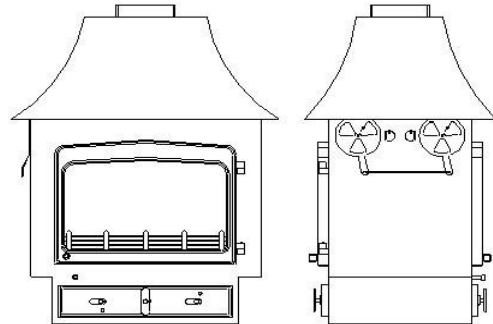

SPECIFICATION SHEET

DOUBLE SIDED FIREVIEW 20kw

Single Depth Flat Top

Single Depth Low Canopy

Double Depth Flat Top

Double Depth Low Canopy

Dimensions (mm)

	Overall Height	Overall Width	Overall Depth	Flue Outlet Size
Single Depth Flat Top	786	790	580	178
Single Depth Low Canopy	1085	830	590	
Double Depth Flat Top	786	790	1030	178
Double Depth Low Canopy	1085	830	1040	178

178

Maximum Log Length	Single Depth - 620
	Double Depth - 750

The standard finish for the above stove is metallic black, although the following finishes are also available from the factory:
 Rich Brown Metallic, Honey Glow Brown, Blue Metallic and Forest Green.
 (Ask your Dealer for a colour chart).