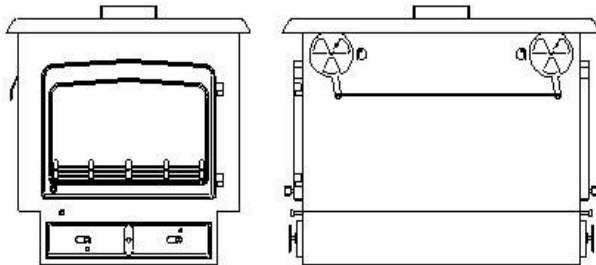

SPECIFICATION SHEET

DOUBLE SIDED FIREVIEW 20kw

Single Depth Flat Top

Single Depth Low Canopy

Double Depth Flat Top

Double Depth Low Canopy

Dimensions (mm)

	Overall Height	Overall Width	Overall Depth	Flue Outlet Size
Single Depth Flat Top	786	790	580	178
Single Depth Low Canopy	1085	830	590	
Double Depth Flat Top	786	790	1030	178
Double Depth Low Canopy	1085	830	1040	178

178

Maximum Log Length	Single Depth - 620
	Double Depth - 750

The standard finish for the above stove is metallic black, although the following finishes are also available from the factory:
 Rich Brown Metallic, Honey Glow Brown, Blue Metallic and Forest Green.
 (Ask your Dealer for a colour chart).

Accessories available are as follows:

- 50mm legs,
- 100mm legs,
- 200 mm high plinth,
- 200mm high pedestal.