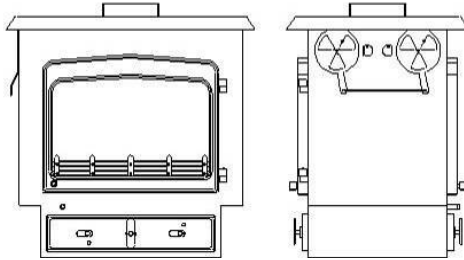

SPECIFICATION SHEET

DOUBLE SIDED FIREVIEW 20kw

Single Depth Flat Top

Single Depth Low Canopy

Double Depth Flat Top

Double Depth Low Canopy

Dimensions (mm)

	Overall Height	Overall Width	Overall Depth	Flue Outlet Size
Single Depth Flat Top	786	790	580	178
Single Depth Low Canopy	1085	830	590	
Double Depth Flat Top	786	790	1030	178
Double Depth Low Canopy	1085	830	1040	178

178

Maximum Log Length	Single Depth - 620
	Double Depth - 750

The standard finish for the above stove is metallic black, although the following finishes are also available from the factory:
 Rich Brown Metallic, Honey Glow Brown, Blue Metallic and Forest Green.
 (Ask your Dealer for a colour chart).

Accessories available are as follows:

- 50mm legs,
- 100mm legs,
- 200 mm high plinth,
- 200mm high pedestal.