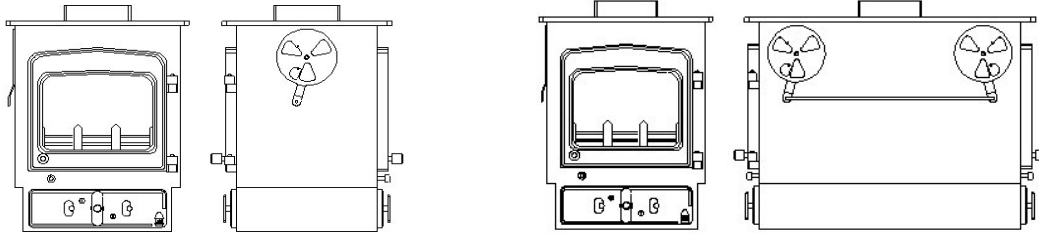

**WOODWARM**

**SPECIFICATION SHEET**

**DOUBLE SIDED FIREVIEW 4.5 kw**

**Single Depth Profiled Flat Top**

**Double Depth Profiled Flat Top**

**Double Depth Low Canopy**

**Dimensions (mm)**

	<b>Overall Height</b>	<b>Overall Width</b>	<b>Overall Depth</b>	<b>Flue Outlet Size</b>
Single Depth Profiled Flat Top	585	425	395	152
Double Depth Profiled Flat Top	565	425	710	152
Double Depth Low Canopy	725	510	750	152

<b>Maximum Log Length</b>	Single Depth - 300
	Double Depth - 530

The standard finish for the above stove is metallic black, although the following finishes are also available from the factory:  
 Rich Brown Metallic, Honey Glow Brown, Blue Metallic and Forest Green.  
 (Ask your Dealer for a colour chart).

Accessories available are as follows:

- 50mm legs,
- 100mm legs,
- 200 mm high plinth,
- 200mm high pedestal.