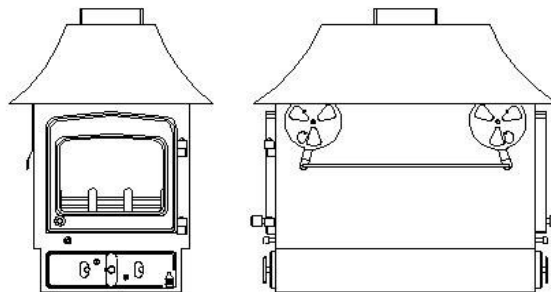

**WOODWARM**

**SPECIFICATION SHEET**

**DOUBLE SIDED FIREVIEW 4.5 kw**

**Single Depth Profiled Flat Top**

**Double Depth Profiled Flat Top**

**Double Depth Low Canopy**

**Dimensions (mm)**

	<b>Overall Height</b>	<b>Overall Width</b>	<b>Overall Depth</b>	<b>Flue Outlet Size</b>
Single Depth Profiled Flat Top	585	425	395	152
Double Depth Profiled Flat Top	565	425	710	152
Double Depth Low Canopy	725	510	750	152

<b>Maximum Log Length</b>	Single Depth - 300
	Double Depth - 530

The standard finish for the above stove is metallic black, although the following finishes are also available from the factory:  
 Rich Brown Metallic, Honey Glow Brown, Blue Metallic and Forest Green.  
 (Ask your Dealer for a colour chart).