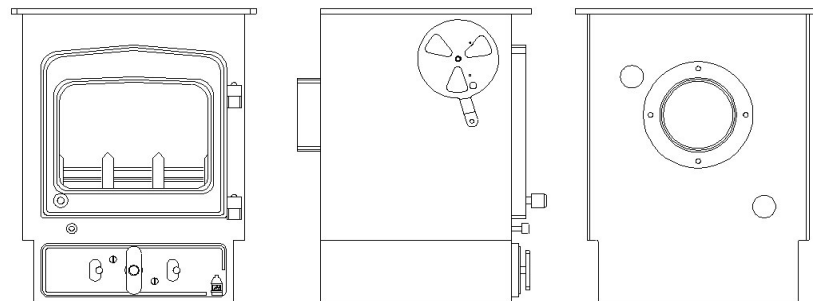

SPECIFICATION SHEET

FIREVIEW 4.5 kw

Low Canopy

Flat Top

Dimensions (mm)

Overall Height		Overall Width		Overall Depth		Flue Outlet Size
Flat Top	523	Flat Top	423	Flat Top	365	127
Low Canopy	490	Low Canopy	458	Low Canopy	379	127

Top Flue Centre	
Flat Top	127
Low Canopy	105
Rear Flue Height Centre	337
Maximum Log Length	260

Boiler Outputs in BTU's	Room Output
8,000 Slab Boiler	3.5 kw

The standard finish for the above stove is metallic black, although the following finishes are also available from the factory:
 Rich Brown Metallic, Honey Glow Brown, Blue Metallic and Forest Green.
 (Ask your Dealer for a colour chart).

Accessories available are as follows:
 50mm legs,
 100mm legs,
 200 mm high plinth,
 200mm high pedestal.