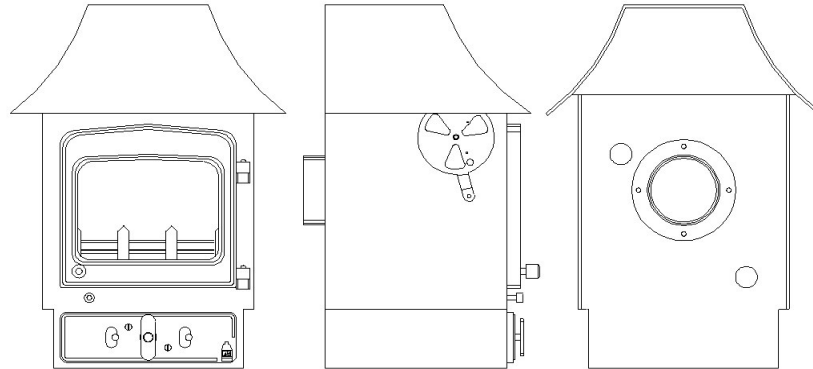

SPECIFICATION SHEET

FIREVIEW 4.5 kw

Low Canopy

Flat Top

Dimensions (mm)

Overall Height		Overall Width		Overall Depth		Flue Outlet Size
Flat Top	523	Flat Top	423	Flat Top	365	127
Low Canopy	490	Low Canopy	458	Low Canopy	379	127

Top Flue Centre	
Flat Top	127
Low Canopy	105
Rear Flue Height Centre	337
Maximum Log Length	260

Boiler Outputs in BTU's	Room Output
8,000 Slab Boiler	3.5 kw

The standard finish for the above stove is metallic black, although the following finishes are also available from the factory:
 Rich Brown Metallic, Honey Glow Brown, Blue Metallic and Forest Green.
 (Ask your Dealer for a colour chart).

Accessories available are as follows:
 50mm legs,
 100mm legs,
 200 mm high plinth,
 200mm high pedestal.