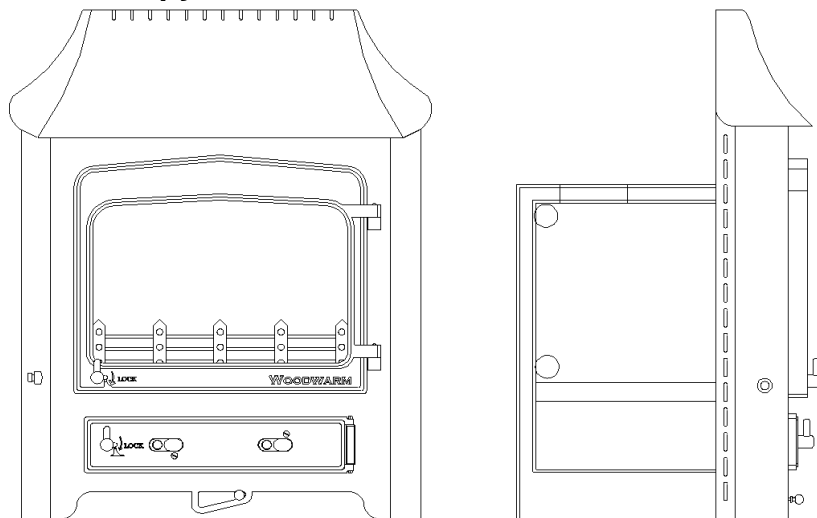

# SPECIFICATION SHEET

### Flat Top

### Dimensions (mm)

Overall Height	Overall Width	Overall Depth	Flue Outlet Size (via flue adaptor)
Flat Top	695	775	152
Low Canopy	825	785	152

Rear Box	
Height	540
Width	400
Depth	305
Maximum Log Length	320