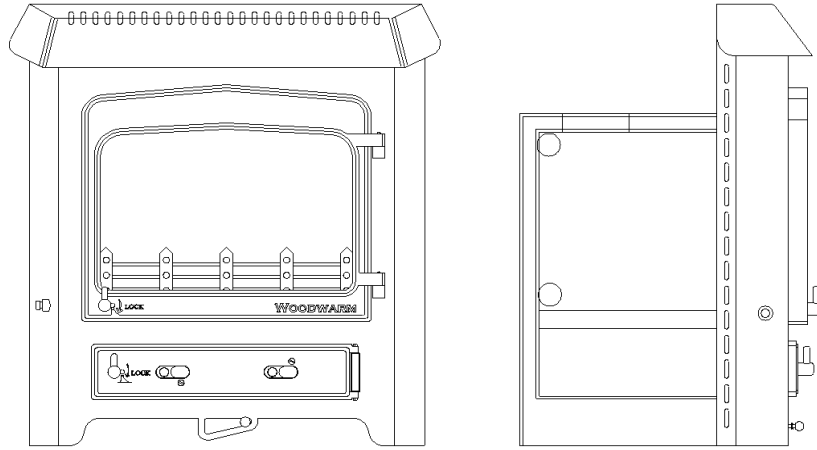

# SPECIFICATION SHEET

### Flat Top

### Dimensions (mm)

Overall Height	Overall Width	Overall Depth	Flue Outlet Size (via flue adaptor)
Flat Top	695	775	152
Low Canopy	825	785	152

Rear Box	
Height	540
Width	400
Depth	305
Maximum Log Length	320